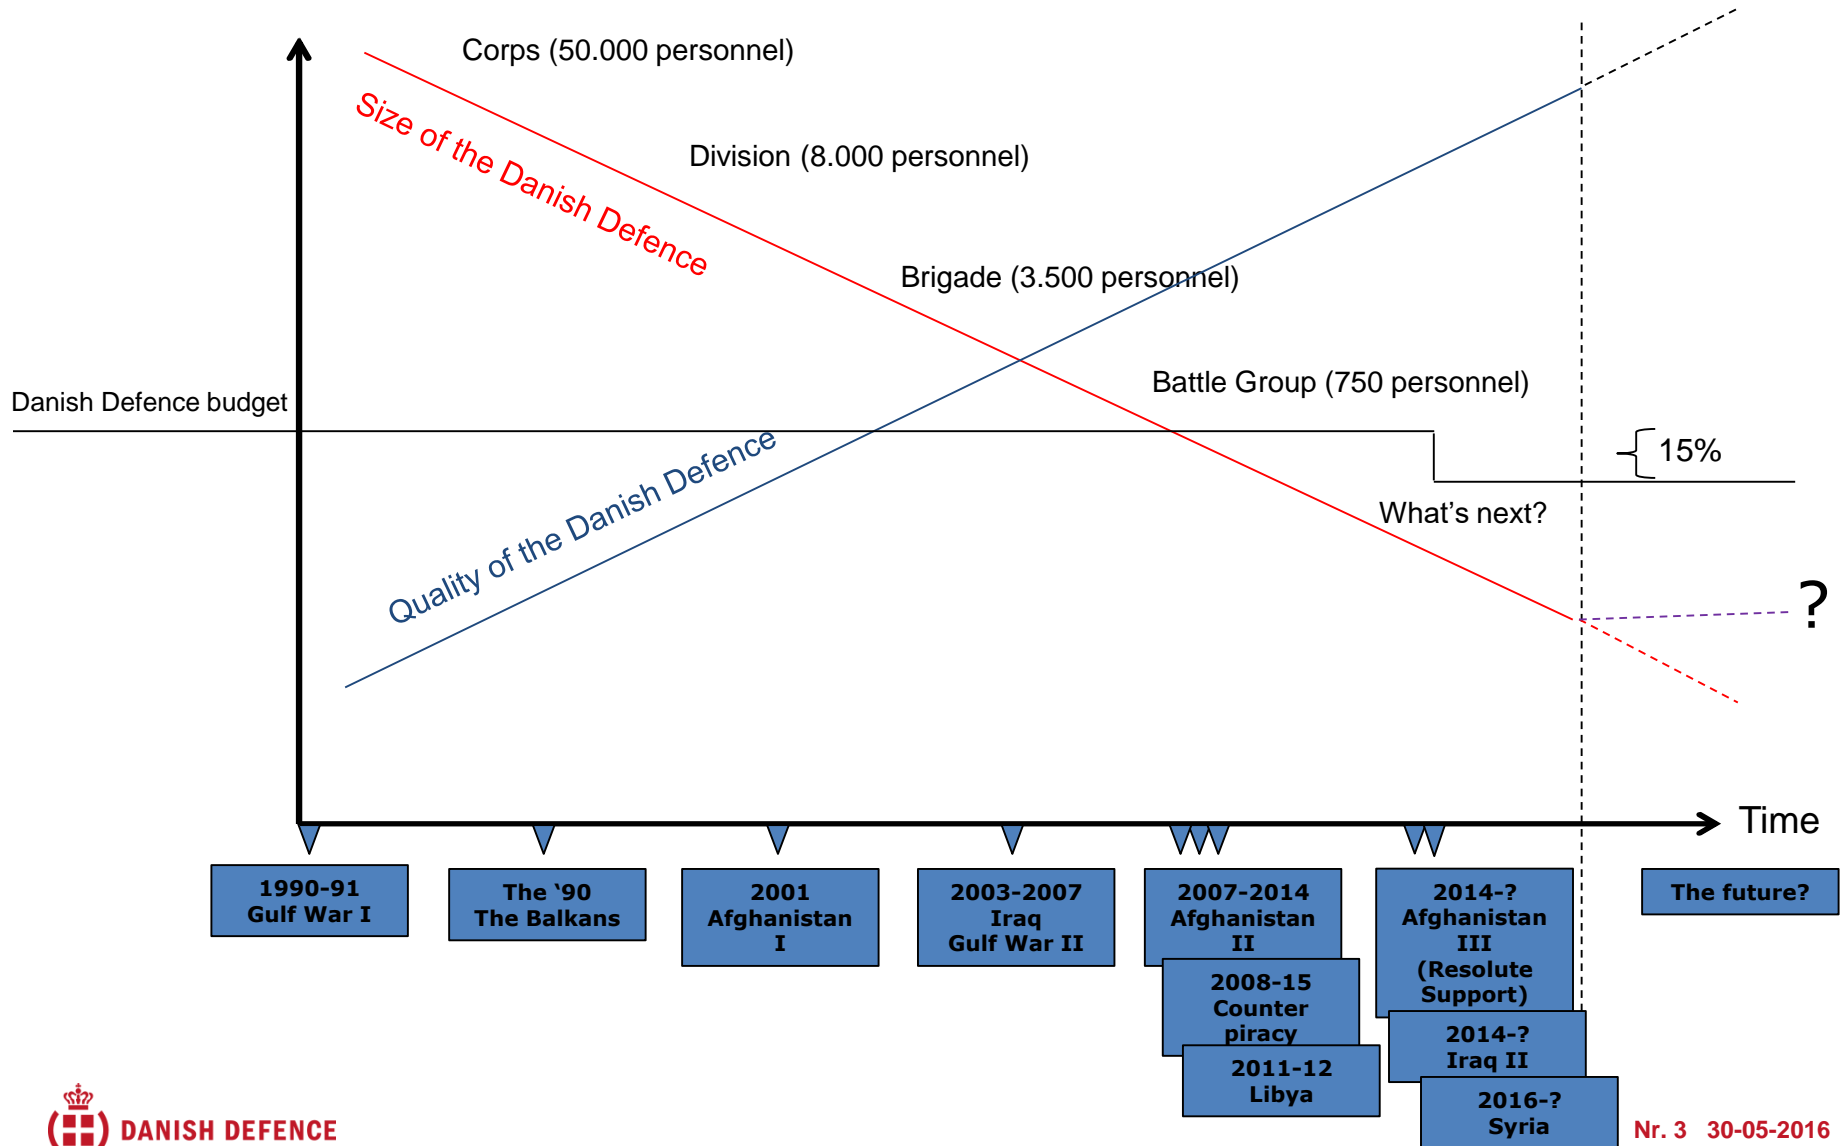

DANISH DEFENCE POLICY

- at the treshold of the new normal

WILL = SUPPORT + ACCEPTANCE OF RISK + MANDATE

CAPABILITY = MATERIAL+PERSONEL+TRAINING+EDUCATION

KINGDOM OF DENMARK

Denmark, Faroe Islands and Greenland