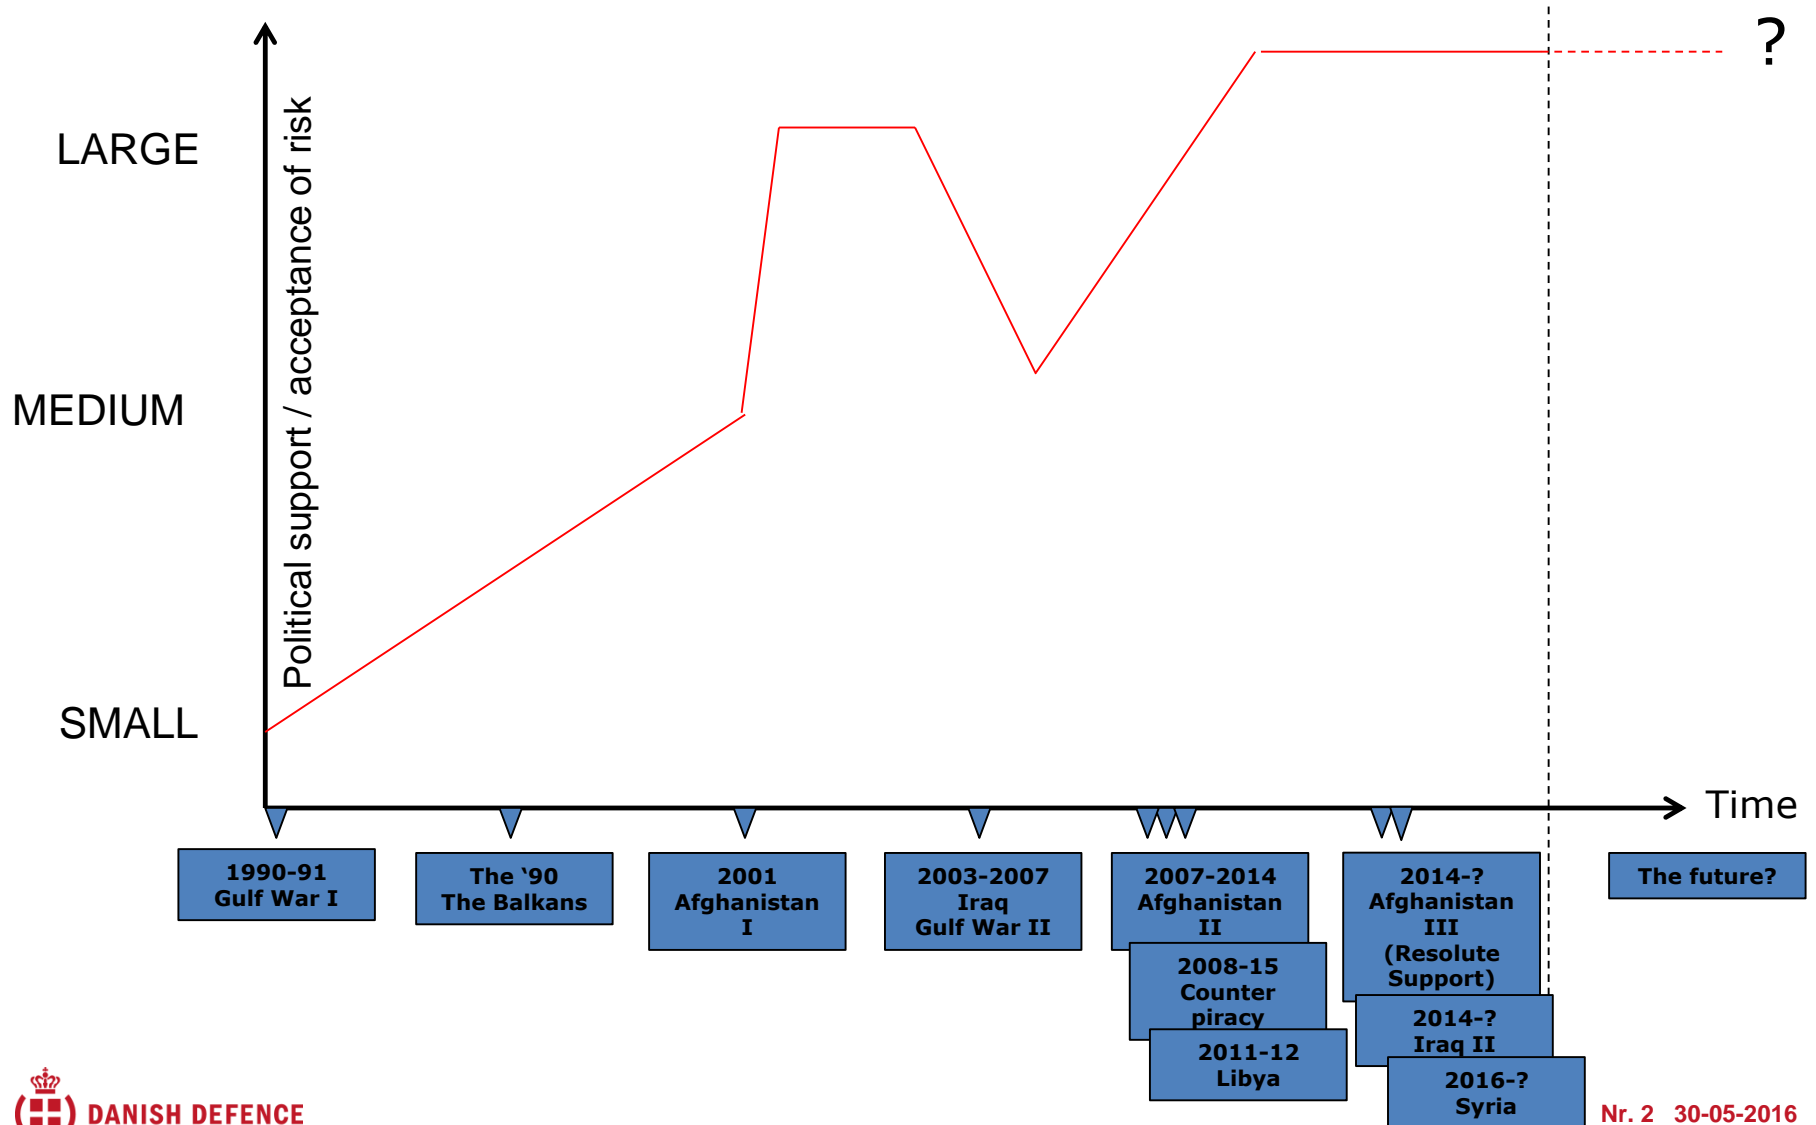

DANISH DEFENCE POLICY

- at the treshold of the new normal

WILL = SUPPORT + ACCEPTANCE OF RISK + MANDATE

CAPABILITY = MATERIAL+PERSONEL+TRAINING+EDUCATION

KINGDOM OF DENMARK

Denmark, Faroe Islands and Greenland