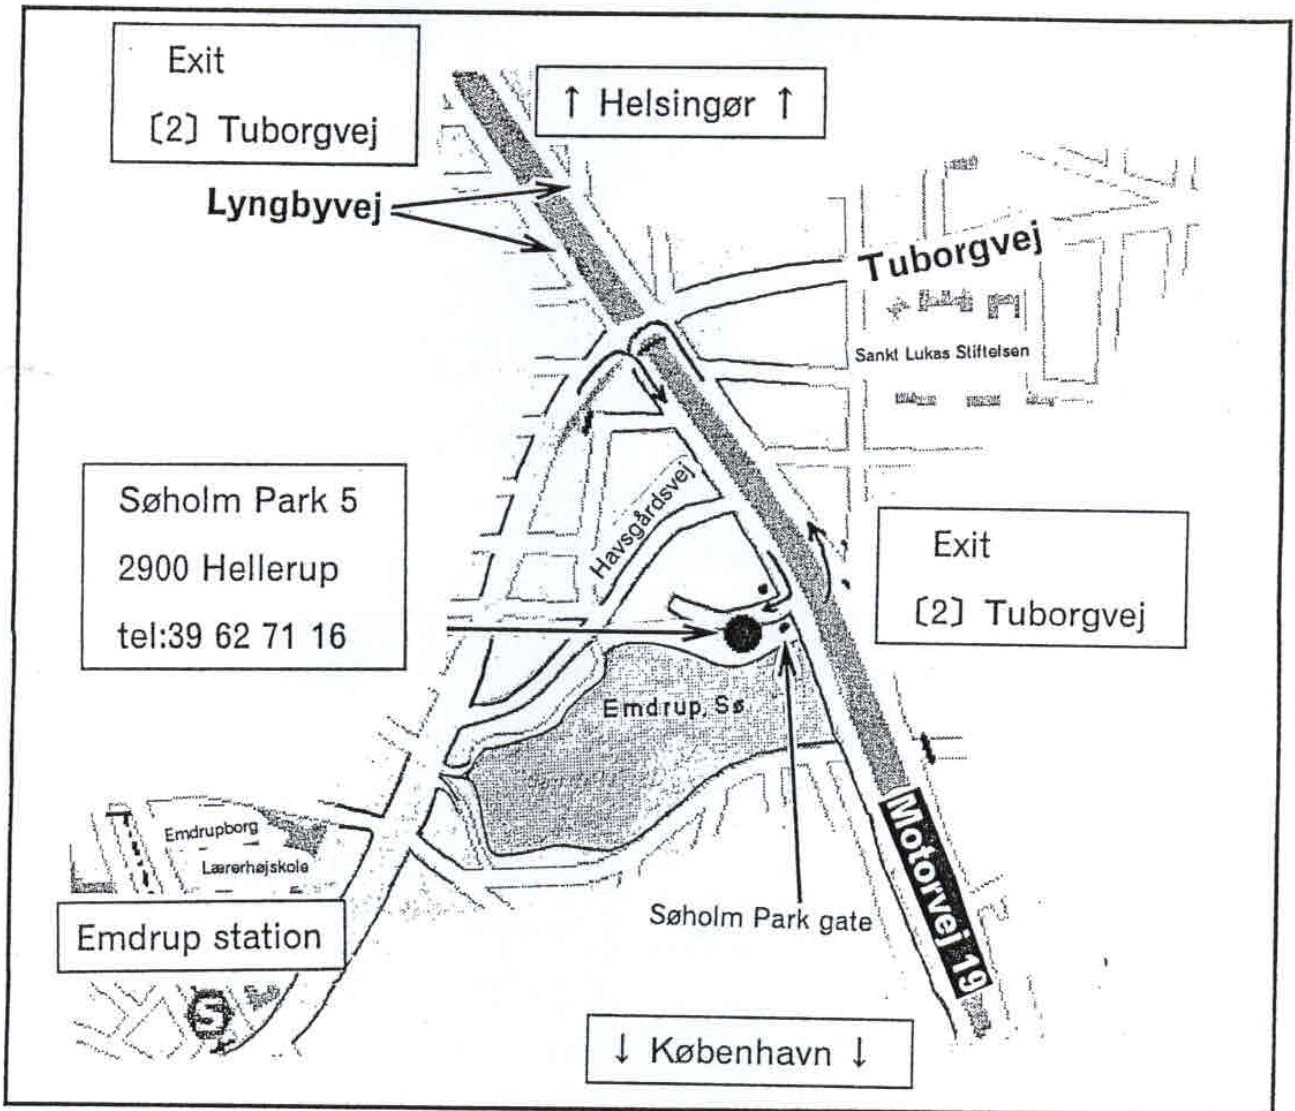

Residence of Ambassador of Japan

From Copenhagen

- ↑ **Motorvej 19**
- ↑ **Exit [2] Tuborgvej**
- ↑ Take **Lyngbyvej** about 200m
- ← Turn Left at **Tuborgvej** traffic lights
- ← Turn Left at **Lyngbyvej** traffic lights
- Turn Right at the third street, **Søholm Park gate**
- Parking space is available in front of the residence.

From Helsingør

- ↓ **Motorvej 19**
- ↓ **Exit [2] Tuborgvej**
- ↓ Take **Lyngbyvej** about 400m
- Turn Right at the third street from Tuborgvej traffic lights, **Søholm Park gate**
- Parking space is available in front of the residence.