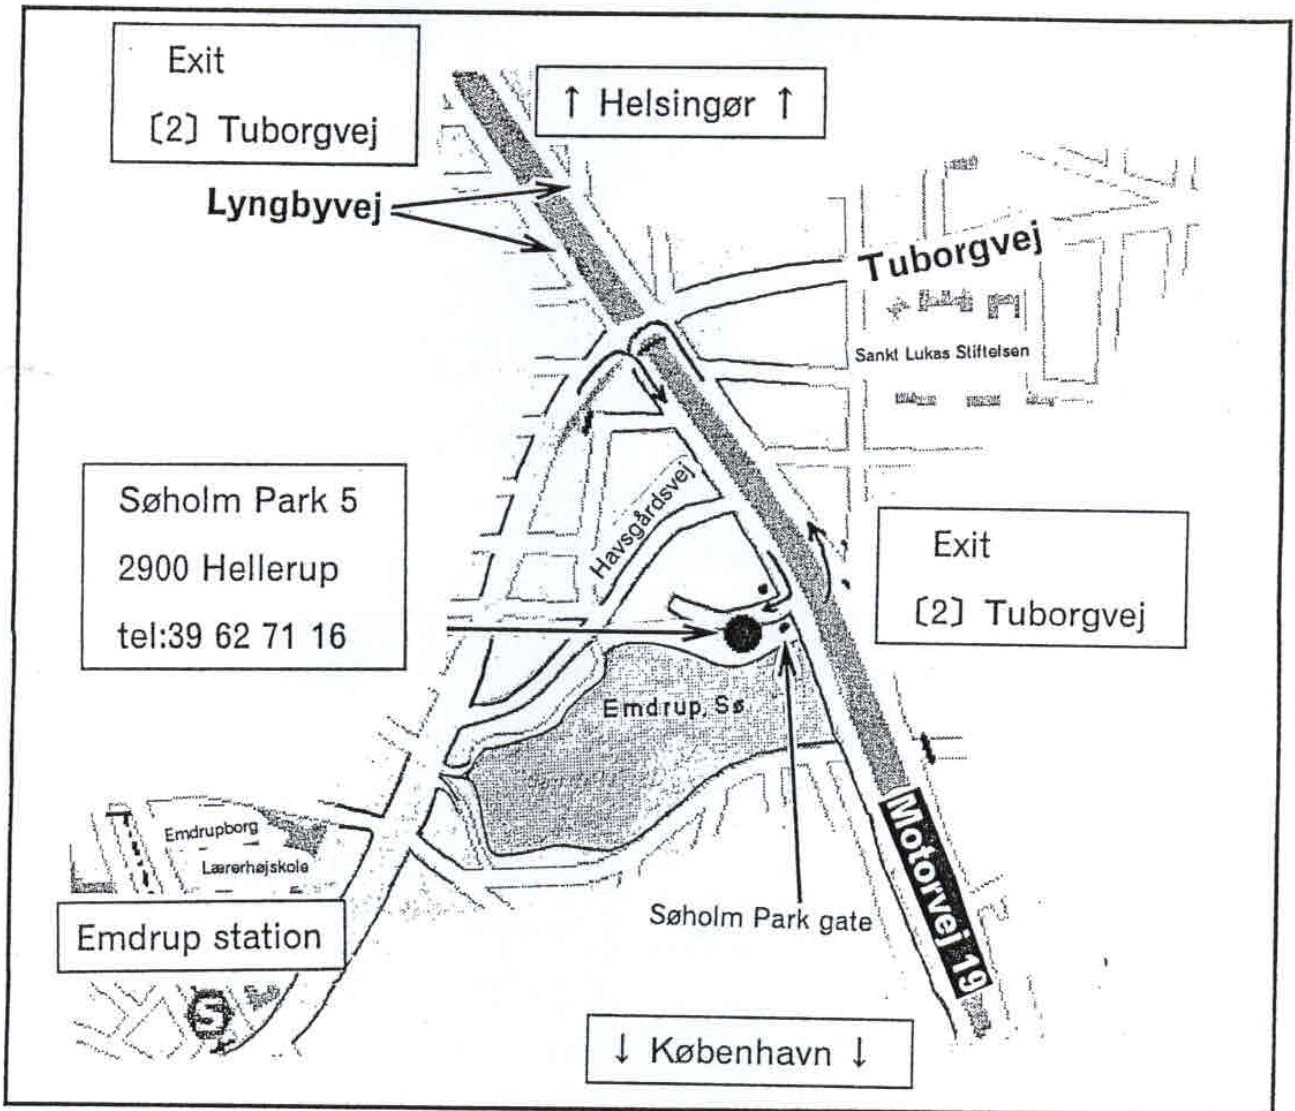

Residence of Ambassador of Japan

From Copenhagen

- ↑ **Motorvej 19**
- ↑ **Exit [2] Tuborgvej**
- ↑ Take **Lyngbyvej** about 200m
- ← Turn Left at **Tuborgvej** traffic lights
- ← Turn Left at **Lyngbyvej** traffic lights
- Turn Right at the third street, **Søholm Park gate**
- [P] Parking space is available in front of the residence.

From Helsingør

- ↓ **Motorvej 19**
- ↓ **Exit [2] Tuborgvej**
- ↓ Take **Lyngbyvej** about 400m
- Turn Right at the third street from Tuborgvej traffic lights, **Søholm Park gate**
- [P] Parking space is available in front of the residence.