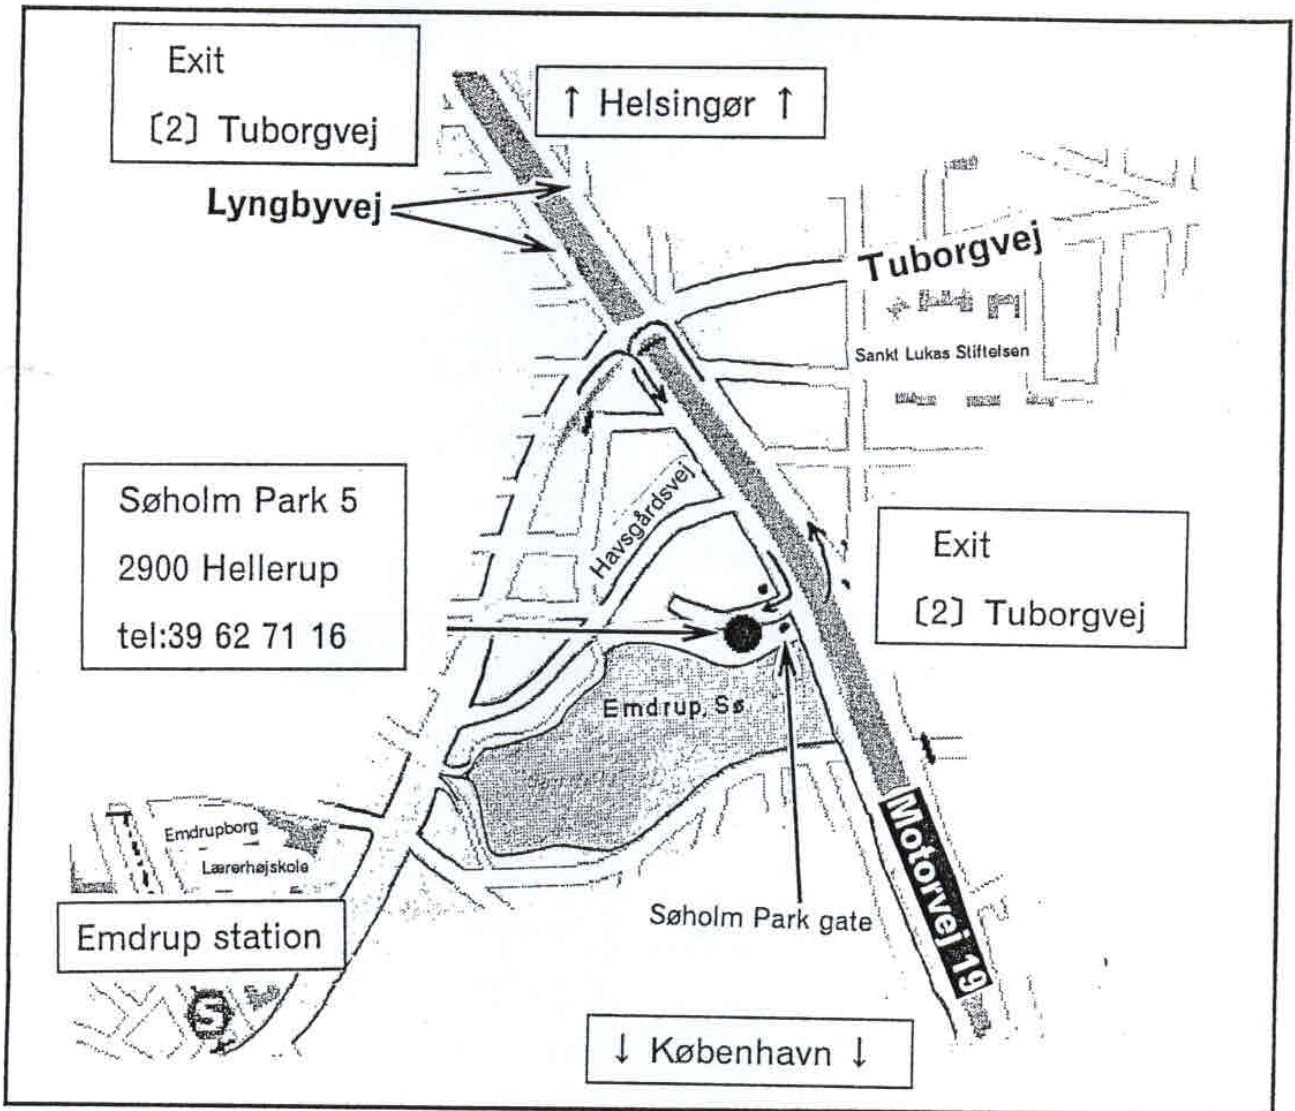

Residence of Ambassador of Japan

From Copenhagen

- ↑ **Motorvej 19**
- ↑ Exit [2] **Tuborgvej**
- ↑ Take **Lyngbyvej** about 200m
- ← Turn Left at **Tuborgvej** traffic lights
- ← Turn Left at **Lyngbyvej** traffic lights
- Turn Right at the third street, **Søholm Park gate**
- [P] Parking space is available in front of the residence.

From Helsingør

- ↓ **Motorvej 19**
- ↓ Exit [2] **Tuborgvej**
- ↓ Take **Lyngbyvej** about 400m
- Turn Right at the third street from Tuborgvej traffic lights, **Søholm Park gate**
- [P] Parking space is available in front of the residence.