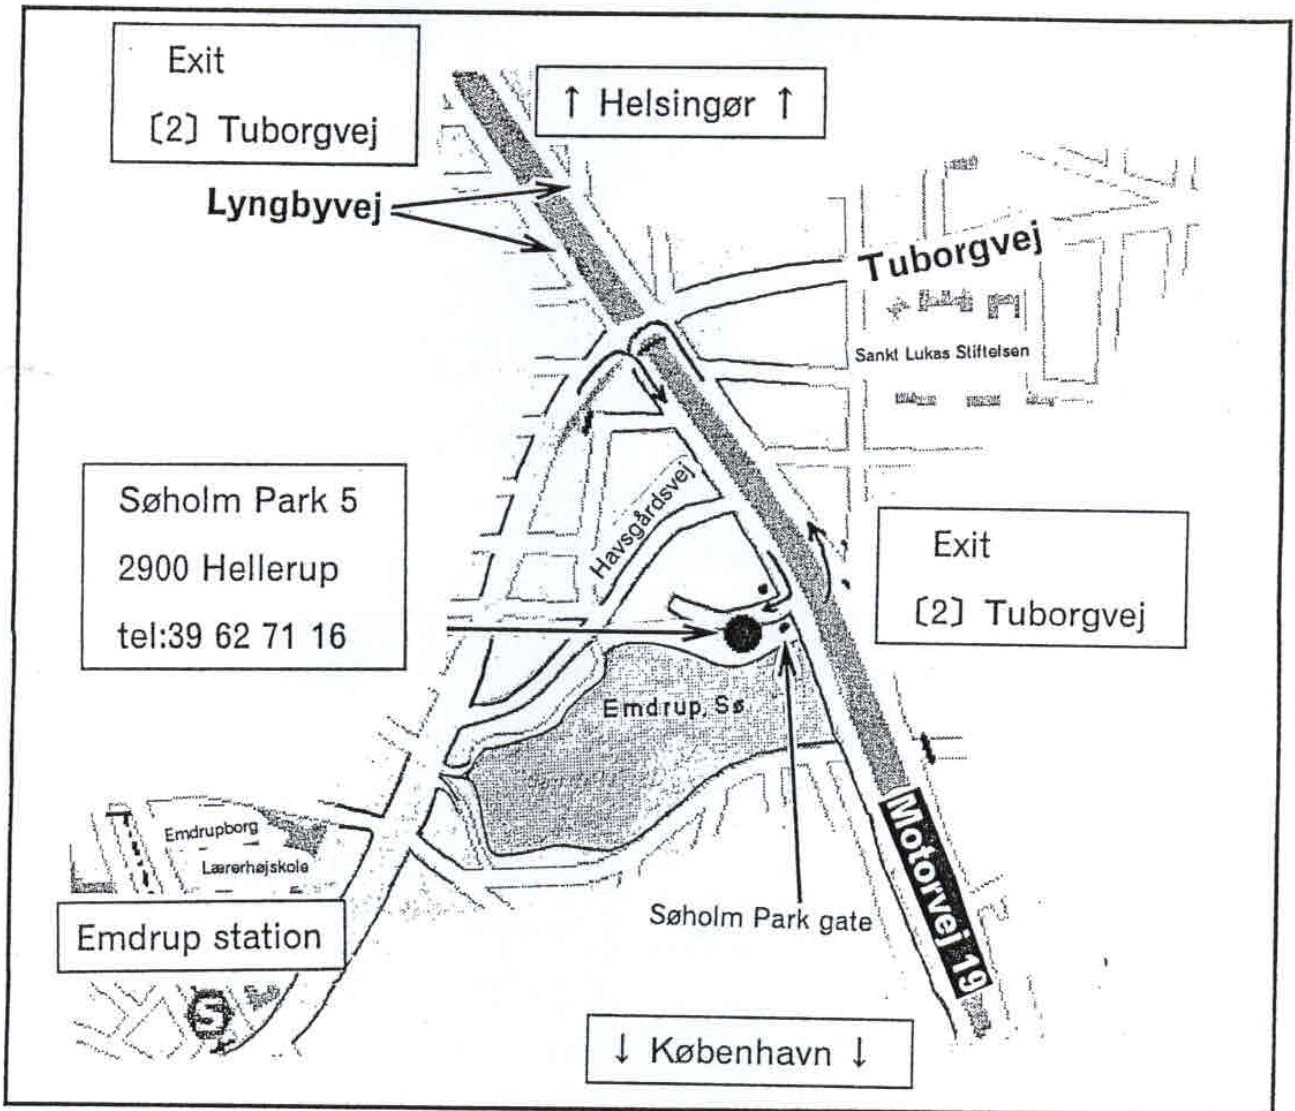

### From Copenhagen

- ↑ **Motorvej 19**
- ↑ **Exit [2] Tuborgvej**
- ↑ Take **Lyngbyvej** about 200m
- ← Turn Left at **Tuborgvej** traffic lights
- ← Turn Left at **Lyngbyvej** traffic lights
- Turn Right at the third street, **Søholm Park gate**
- Parking space is available in front of the residence.

### From Helsingør

- ↓ **Motorvej 19**
- ↓ **Exit [2] Tuborgvej**
- ↓ Take **Lyngbyvej** about 400m
- Turn Right at the third street from Tuborgvej traffic lights, **Søholm Park gate**
- Parking space is available in front of the residence.