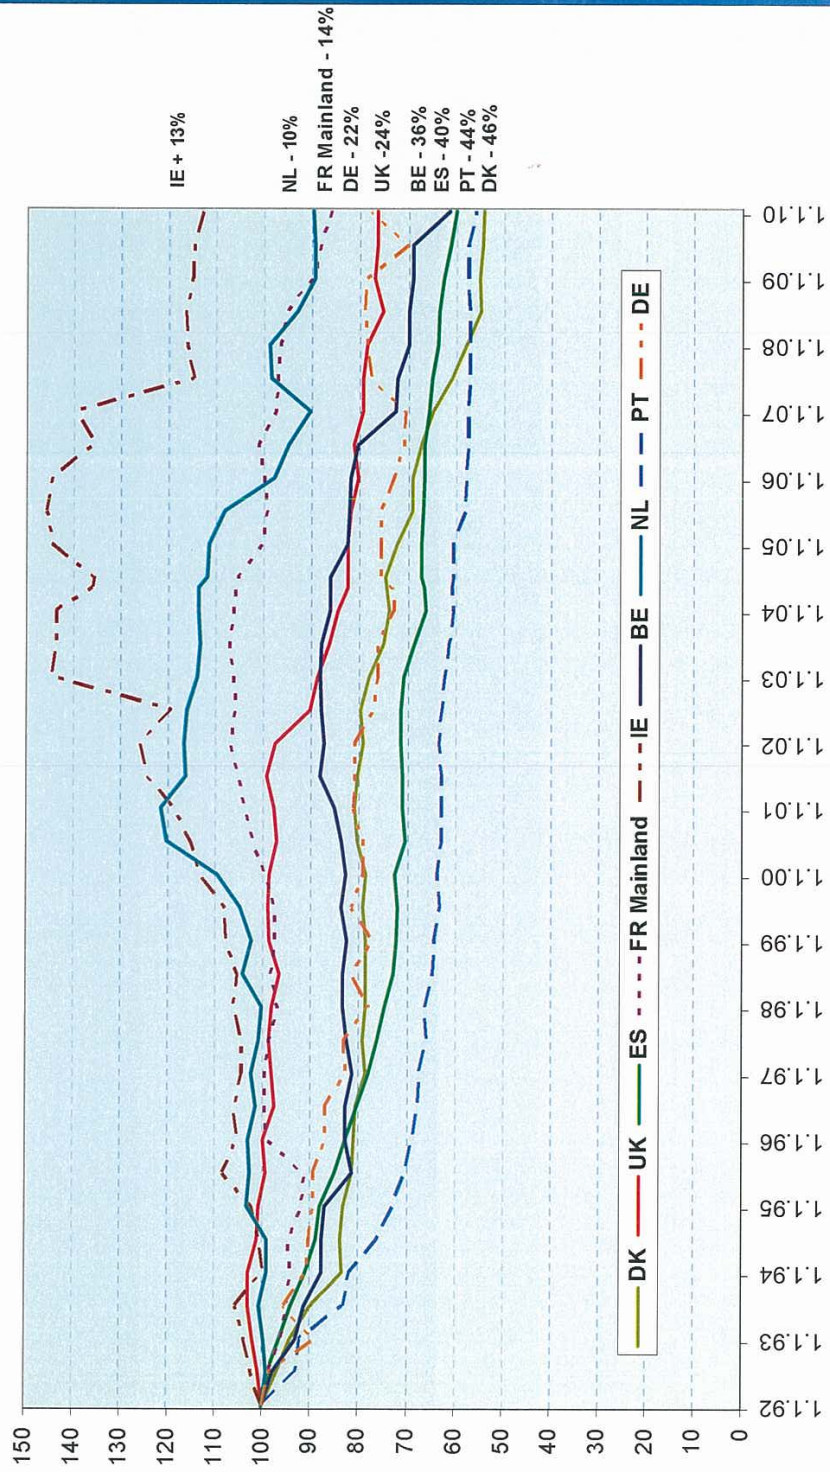

## Fishing capacity trends

Trend in the tonnage of some EU fleets 1992 - 2009  
Index 100 on 1-1-1992

Source: EU fishing fleet register 11 January 2010

## Fishing capacity trends

Trend in the tonnage of some EU fleets 1992 - 2009

Index 100 on 1-1-1992 or on accession date