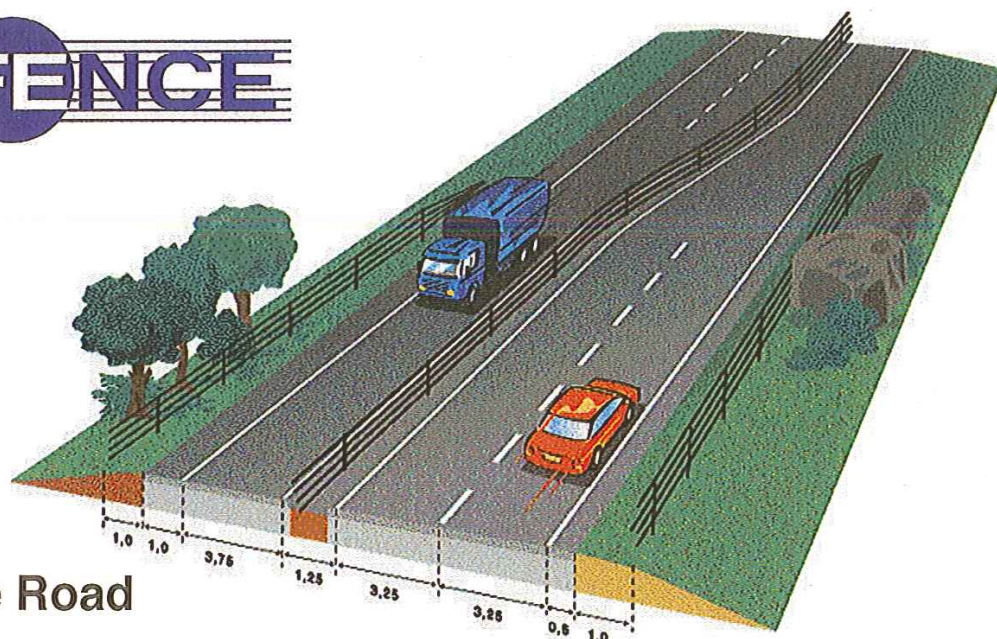

## 2+1 Lane Road

Blue Systems, Sweden og Brdr. Markussen, Denmark have since 1993 produced road safety barriers under the brand name **SAFENCE**. The system cover all need for barriers: highways - 2+1 roads and slope fence.