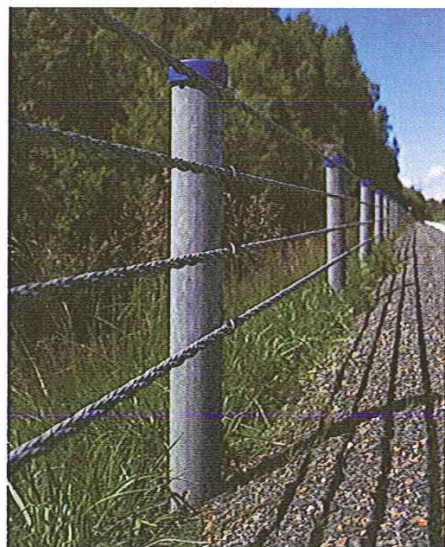

## 2+1 Lane Road

Blue Systems, Sweden og Brdr. Markussen, Denmark have since 1993 produced road safety barriers under the brand name **SAFENCE**. The system cover all need for barriers: highways - 2+1 roads and slope fence.

The advantage with this cable barrier is: high security - quick installation - easy repairing - low cost. Since starting in 1992 we have supplied more than 3.000 km of Safence barrier