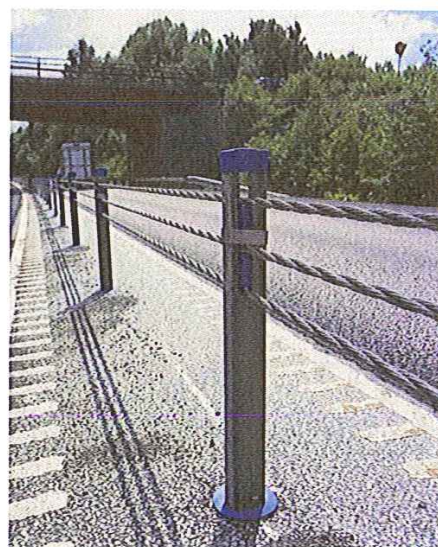

BRDR. MARKUSSENS METALVAREFABRIK A/S

Sverigesvej 5-11 · 7480 Vildbjerg · Denmark
Tel. + 45 99 92 00 00 · Fax +45 99 92 00 11
E-mail: preben@blueline.dk
www.blueline.dk

BLUE SYSTEMS AB

Hälleflundregatan 24
426 58 V. Frölunda · Sweden
Tel. +46 31 29 72 16 · Fax +46 31 29 30 65
E-mail: mats@bluesystems.se
www.bluesystems.se