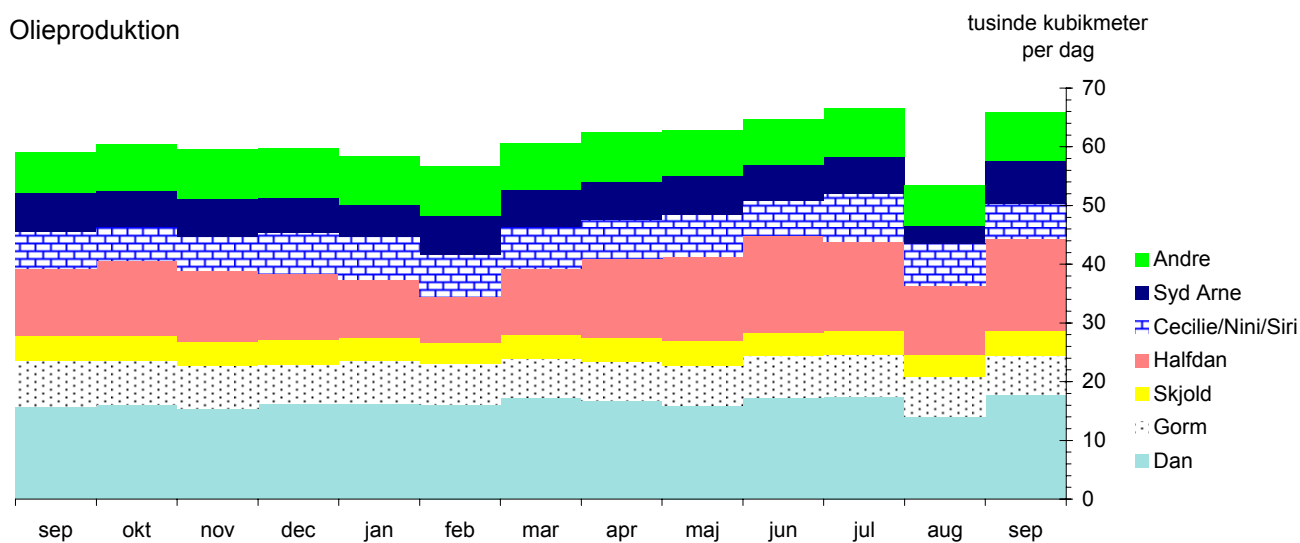

Olieproduktion