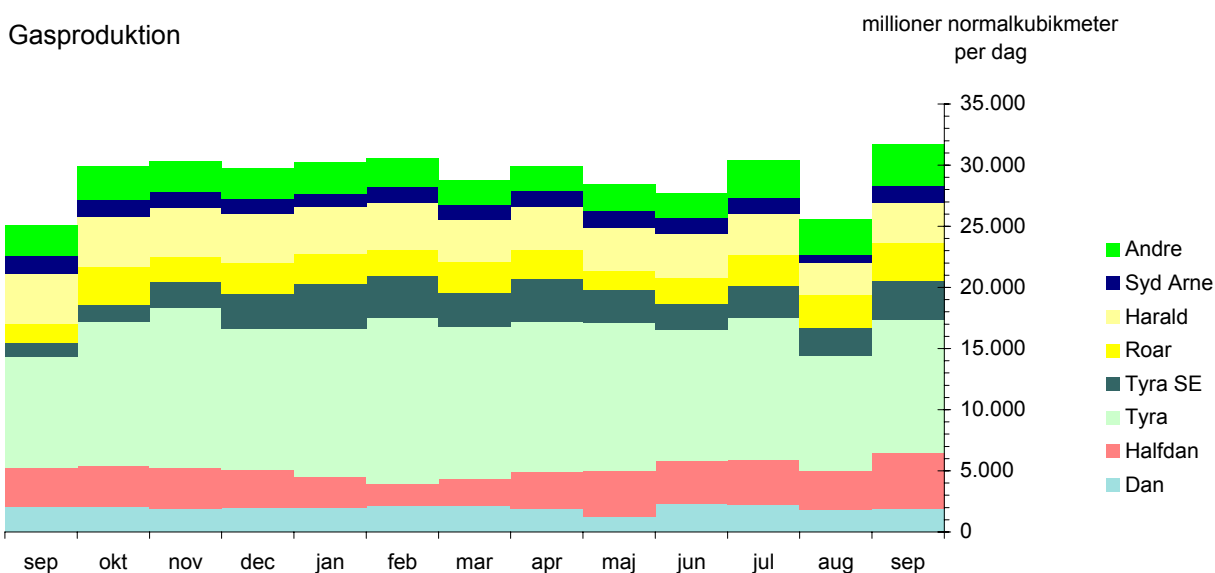

Gasproduktion